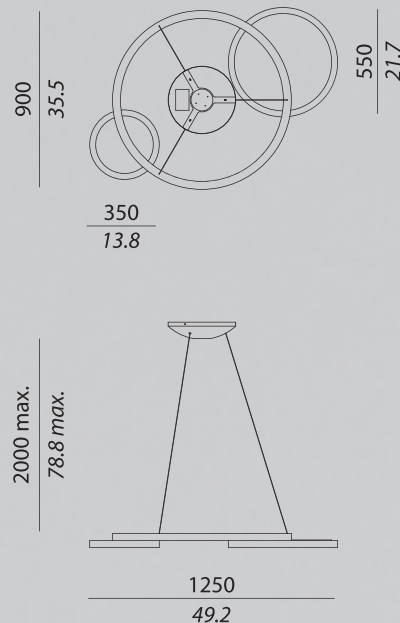

ECLISSE SO

TECHNICAL SHEET

UBICAZIONE : interni / **LOCATION** : indoor

CODICE IP / IP CODE : IP20

TIPOLOGIA / TYPOLOGY :

Lampada a sospensione / *Suspended lamp*

FINITURE e MATERIALI / FINISHES and MATERIALS :

Legno con finitura bronzo e bronzo chiaro / *Wood with bronze and light bronze finish*

Disco diffusore in alicrite effetto alabastro / *Diffuser disc in alicrite, alabaster effect*

CABLE

MATERIALE / MATERIAL :

Cavo in tessuto nero

Black fabric cable

LUNGHEZZA CAVO / LENGTH OF THE CABLE :

2000 mm

LIGHT SOURCE

FONTE inclusa / SOURCE included :

2 x Strip Led +

1 x COB Led

POTENZA / POWER :

Strip Led: 17 W + 29 W

COB Led: 33 W

TEMPERATURA DI COLORE / COLOUR TEMPERATURE :

2700 K

CRI : >93

EMISSIONE / EMISSION :

Strip Led: 2200 Lm

COB Led: 1000 Lm

ALIMENTAZIONE / TENSION : 220 V

TECHNICAL DRAWINGS